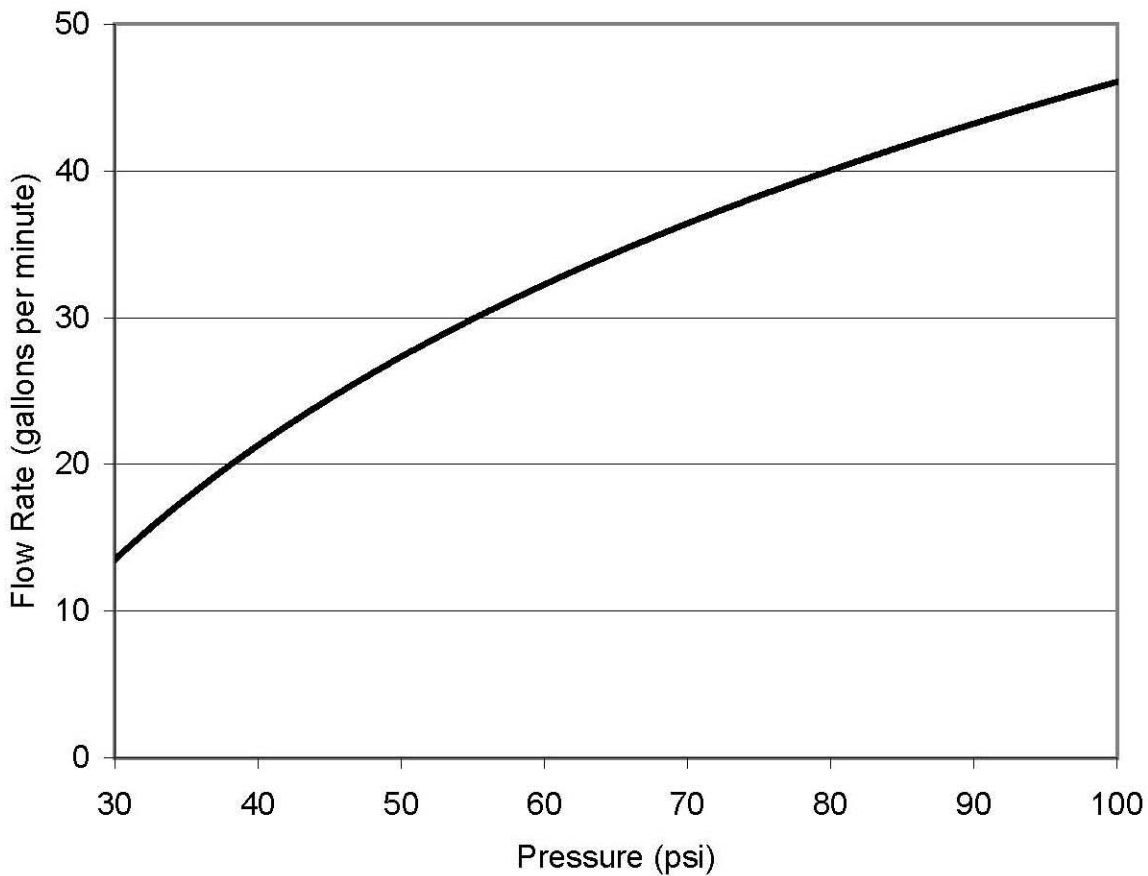

Discharge Rate versus Line Pressure  
(1-inch valve)

For additional information related to determining flow rates and flush durations for Hydro-Guard® brand products, please contact the Technical Service staff of Hydro-Guard® toll free at (866) 642-7500, (877) 864-8500 or (888) 277-4520. You are welcome to email our staff at [Sales@Hydro-Guard.com](mailto:Sales@Hydro-Guard.com).