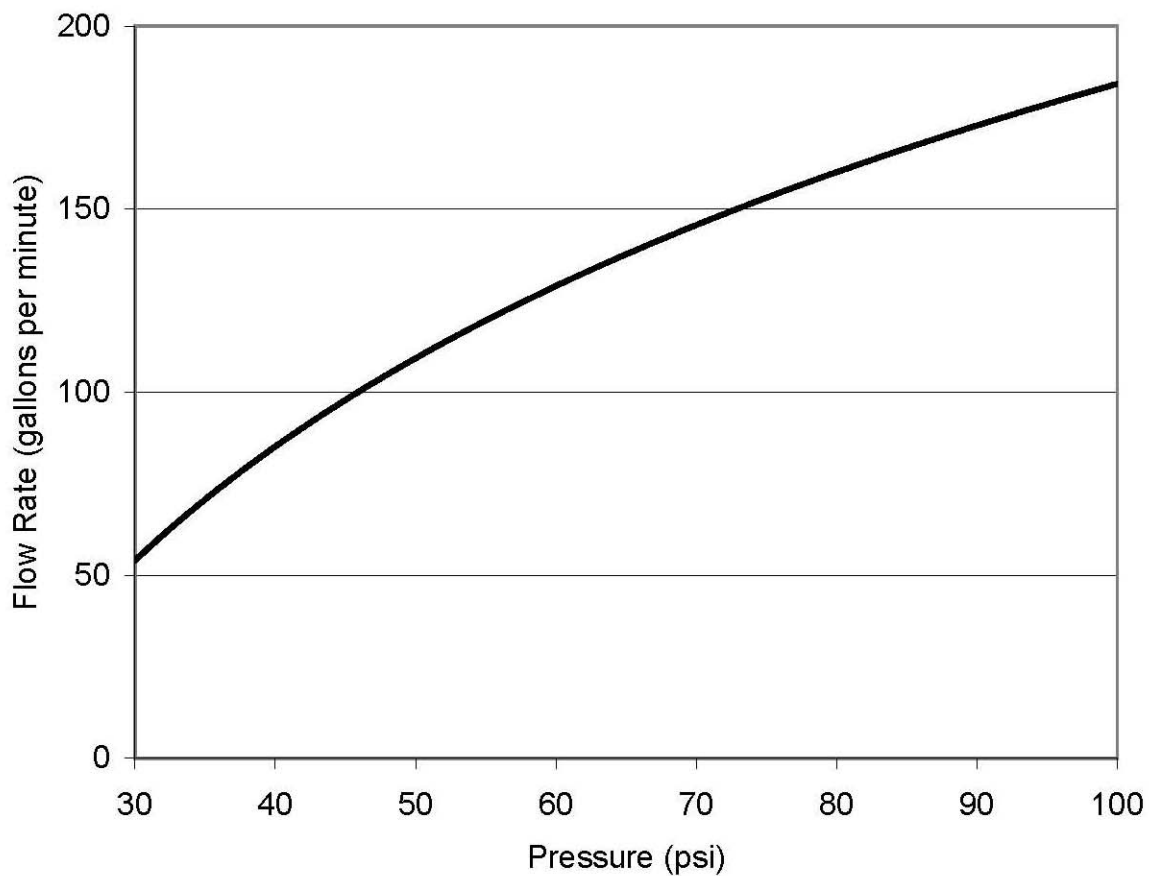

Discharge Rate versus Line Pressure
(2-inch valve)

For additional information related to determining flow rates and flush durations for Hydro-Guard® brand products, please contact the Technical Service staff of Hydro-Guard® toll free at (866) 642-7500, (877) 864-8500 or (888) 277-4520. You are welcome to email our staff at Sales@Hydro-Guard.com.